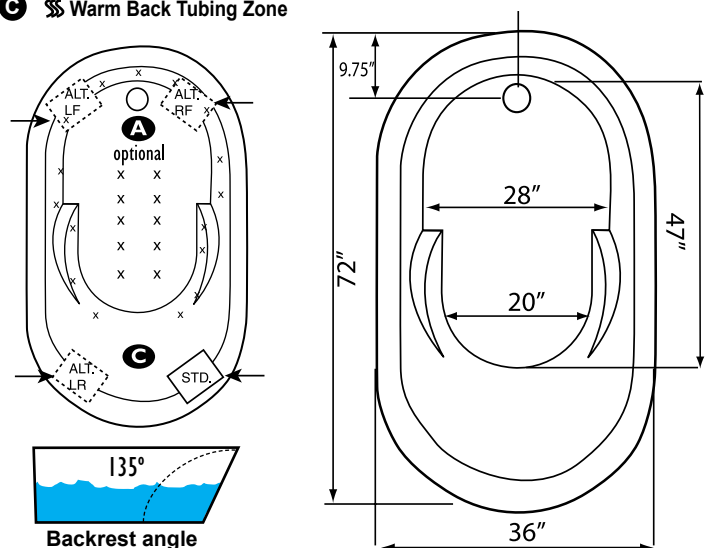

REQUIREMENTS

Pump Locations: Select 1
Electrical: one 115v 20AMP GFCI Circuits
Drain: Select Color / Finish

Tub should not be supported by the lip in any way.

Level tub & screw or glue EZ Level adjustable legs to sub floor.

CUT OUT DIMENSIONS:

OVALS: A template will be provided

RECTANGLES: Subtract 1" to 1.5" from length & width for hole cut out size

EZ CLEAN CAST ACRYLIC
LIMITED LIFETIME WARRANTY  **US ANSI**

OPTIONAL FEATURES & ACCESSORIES

(Please type in the box below)

- A** X **HTT® Leg Therapy Air Massage System** includes 10 Air Jets on the floor. Optional on Combo Plat and Combo Gold Series
- B** X **6 Jet HTT® Back Massage System:** N/A on Combo Series-Standard on Plat series
- C**  **Warm Back Tubing Zone**

INSTALLATION WILL NOT REQUIRE MORTAR BEDDING

Some standard & most alternate pump locations may stickout past perimeter of the bath 1"-3". **NOTE: Graphics may not be to scale. Specifications and features are subject to change without notice and are ± .25". All final measurements should be taken from tub on site. Access 18"x 18" or larger is required for each pump. Consult your contractor for installation requirements.**