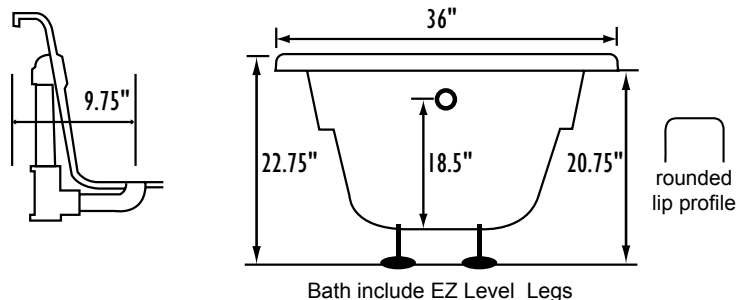

REQUIREMENTS

Pump Locations: Select 1
Electrical: one 115v 20AMP GFCI Circuits
Drain: Select Color / Finish

Tub should not be supported by the lip in any way.

Level tub & screw or glue EZ Level adjustable legs to sub floor.

CUT OUT DIMENSIONS:

OVALS: A template will be provided

RECTANGLES: Subtract 1" to 1.5" from length & width for hole cut out size

EZ CLEAN CAST ACRYLIC
LIMITED LIFETIME WARRANTY  **US ANSI**

OPTIONAL FEATURES & ACCESSORIES

(Please type in the box below)

- A** X **HTT® Leg Therapy Air Massage System** includes 10 Air Jets on the floor. Optional on Combo Plat and Combo Gold Series
- B** X **6 Jet HTT® Back Massage System:** N/A on Combo Series-Standard on Plat series
- C**  **Warm Back Tubing Zone**

INSTALLATION WILL NOT REQUIRE MORTAR BEDDING

Some standard & most alternate pump locations may stickout past perimeter of the bath 1"-3". **NOTE: Graphics may not be to scale. Specifications and features are subject to change without notice and are ± .25". All final measurements should be taken from tub on site. Access 18"x 18" or larger is required for each pump. Consult your contractor for installation requirements.**