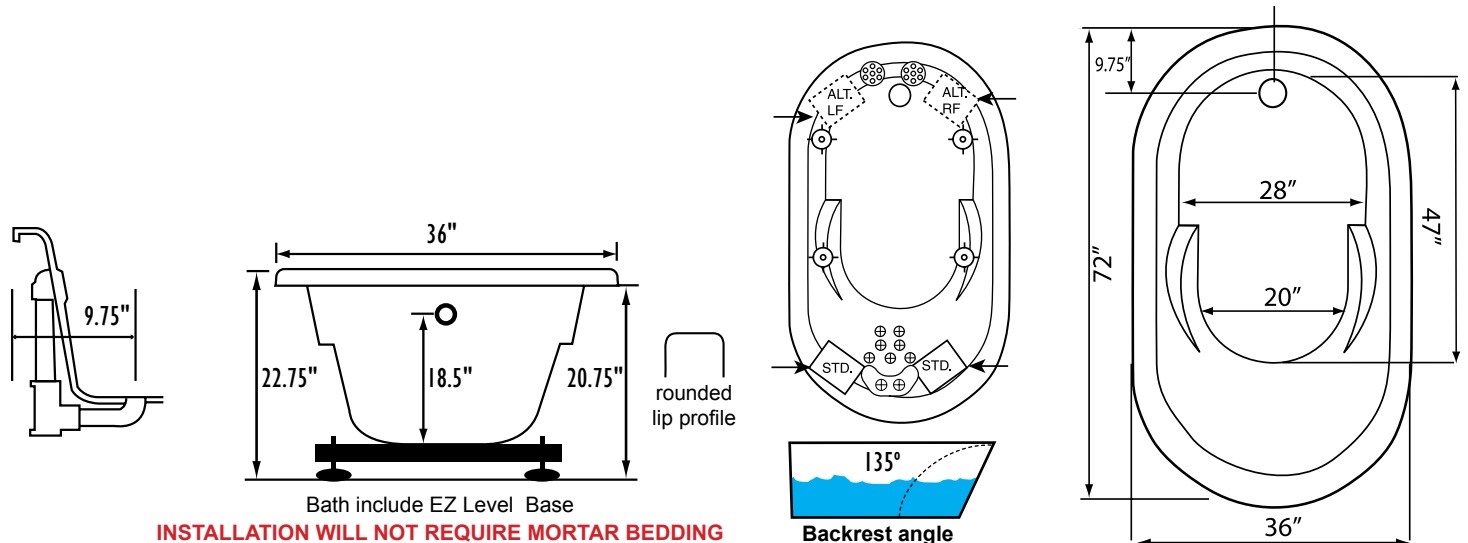

PURITY

- HydroClean Water Purity System
- HydroCleanse

STANDARD ACCESSORIES

- Grab Bar(s) - 2 on End Drain baths - White, Biscuit, Bone, Brushed Nickel, Polished Chrome
- Chromatherapy Lighting
- Deluxe Cable Drain - White, Biscuit, Bone, Brushed Nickel, Oil Rubbed Bronze, Polished Chrome
- Deluxe Cushion Pillow on two person baths
- Neck Massage Pillow
- EZ Level Base
- FDA Recipe Non-Toxic Food & Beverage Grade Plumbing (primarily)
- 30 Point Quality Assurance Factory Test

REQUIREMENTS

- Pump Locations: Select 2
- Electrical: three 115v 20AMP GFCI Circuits
- Drain and Grab Bars: Select Color / Finish
- Tub should not be supported by the lip in any way.**
- Level tub & screw or glue EZ Level adjustable legs to sub floor.**
- CUT OUT DIMENSIONS:**
 - OVALS:** A template will be provided
 - RECTANGLES:** Subtract 1" to 1.5" from length & width for hole cut out size

EZ CLEAN CAST ACRYLIC
LIMITED LIFETIME WARRANTY  **us ANSI**

OPTIONAL FEATURES & ACCESSORIES

(Please type in the box below)

INSTALLATION WILL NOT REQUIRE MORTAR BEDDING

Some standard & most alternate pump locations may stickout past perimeter of the bath 1"-3". NOTE: Graphics may not be to scale. Specifications and features are subject to change without notice and are ± .25". All final measurements should be taken from tub on site. Access 18"x 18" or larger is required for each pump. Consult your contractor for installation requirements.