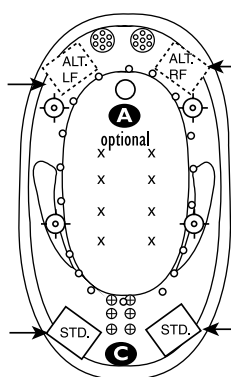

### STANDARD ACCESSORIES

- Grab Bar(s) - 2 on End Drain baths - White, Biscuit, Bone, Brushed Nickel, Polished Chrome
- Chromatherapy Lighting
- Deluxe Cable Drain - White, Biscuit, Bone, Brushed Nickel, Oil Rubbed Bronze, Polished Chrome,
- Deluxe Cushion Pillow
- EZ Level Base
- FDA Recipe Non-Toxic Food & Beverage Grade Plumbing (primarily)
- 30 Point Quality Assurance Factory Test

### REQUIREMENTS

- Pump Locations: Select 2
- Electrical: three 115v 20AMP GFCI Circuits
- Drain and Grab Bars: Select Color / Finish
- Tub should not be supported by the lip in any way.**
- Level tub & screw or glue EZ Level adjustable legs to sub floor.**
- CUT OUT DIMENSIONS:**
- OVALS:** A template will be provided
- RECTANGLES:** Subtract 1" to 1.5" from length & width for hole cut out size

Some standard & most alternate pump locations may stickout past perimeter of the bath 1"-3". NOTE: Graphics may not be to scale. Specifications and features are subject to change without notice and are ± .25". All final measurements should be taken from tub on site. Access 18"x 18" or larger is required for each pump. Consult your contractor for installation requirements.