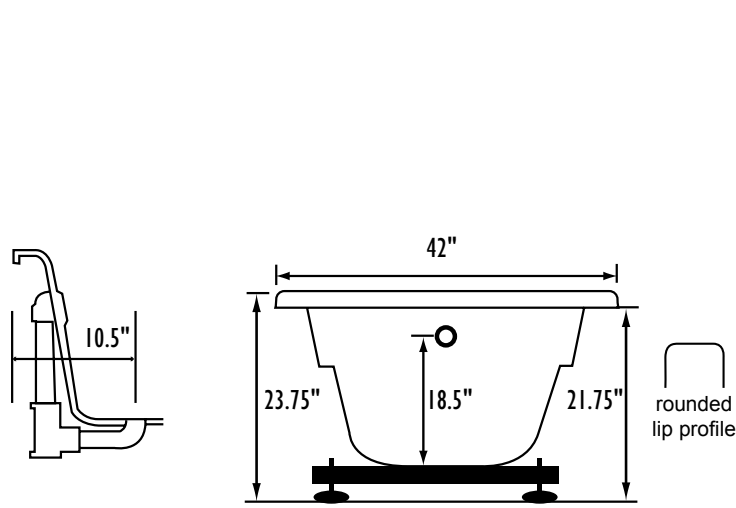

OPTIONAL FEATURES & ACCESSORIES

(Please type in the box below)

Bath include EZ Level Base
INSTALLATION WILL NOT REQUIRE MORTAR BEDDING

STANDARD ACCESSORIES

- Grab Bar(s) - 2 on End Drain baths - White, Biscuit, Bone, Brushed Nickel, Polished Chrome
- Chromatherapy Lighting
- Deluxe Cable Drain - White, Biscuit, Bone, Brushed Nickel, Oil Rubbed Bronze, Polished Chrome,
- Deluxe Cushion Pillow
- EZ Level Base
- FDA Recipe Non-Toxic Food & Beverage Grade Plumbing (primarily)
- 30 Point Quality Assurance Factory Test

REQUIREMENTS

- Pump Locations: Select 2
- Electrical: three 115v 20AMP GFCI Circuits
- Drain and Grab Bars: Select Color / Finish
- **Tub should not be supported by the lip in any way.**
- **Level tub & screw or glue EZ Level adjustable legs to sub floor.**
- **CUT OUT DIMENSIONS:**
- **OVALS:** A template will be provided
- **RECTANGLES:** Subtract 1" to 1.5" from length & width for hole cut out size

EZ CLEAN CAST ACRYLIC LIMITED LIFETIME WARRANTY

- **A** X **HTT® Leg Therapy Air Massage System** includes 10 Air Jets on the floor. Optional on Combo Plat and Combo Gold Series
- **B** X **6 Jet HTT® Back Massage System:** N/A on Combo Series-Standard on Plat series
- **C** **Warm Back Tubing Zone**