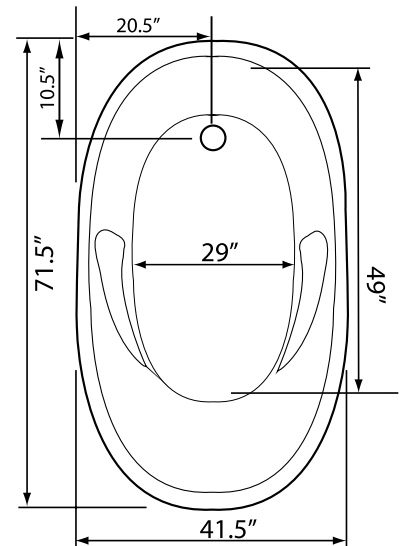

### REQUIREMENTS

- Pump Locations: Select 2
- Electrical: three 115v 20AMP GFCI Circuits
- Drain and Grab Bars: Select Color / Finish
- Tub should not be supported by the lip in any way.**
- Level tub & screw or glue EZ Level adjustable legs to sub floor.**
- CUT OUT DIMENSIONS:**
- OVALS:** A template will be provided
- RECTANGLES:** Subtract 1" to 1.5" from length & width for hole cut out size

Some standard & most alternate pump locations may stickout past perimeter of the bath 1"-3". NOTE: Graphics may not be to scale. Specifications and features are subject to change without notice and are ± .25". All final measurements should be taken from tub on site. Access 18"x 18" or larger is required for each pump. Consult your contractor for installation requirements.